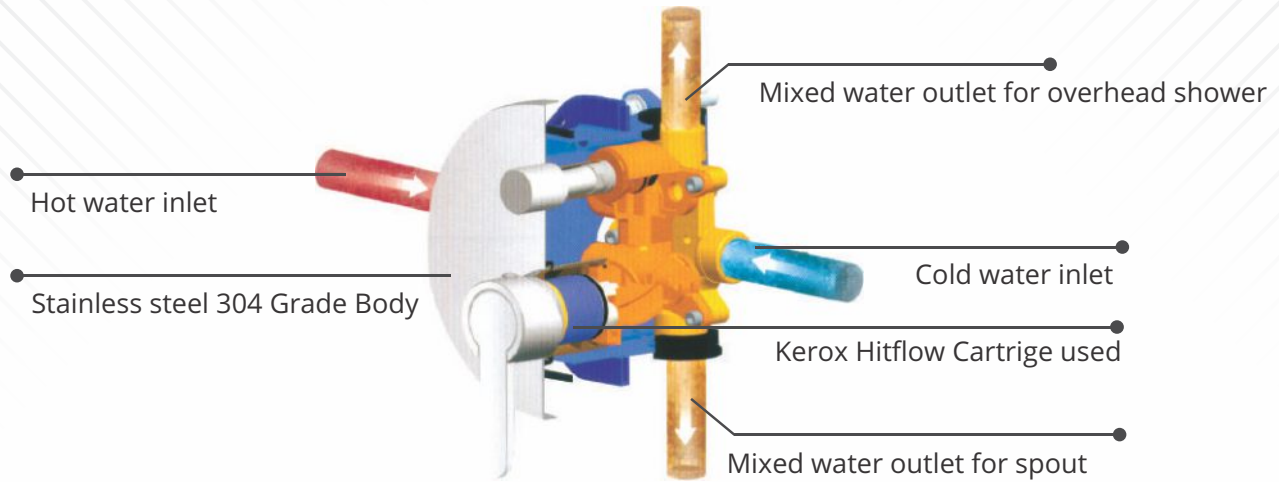

DIVERTER CONCEALED PARTS

#095C