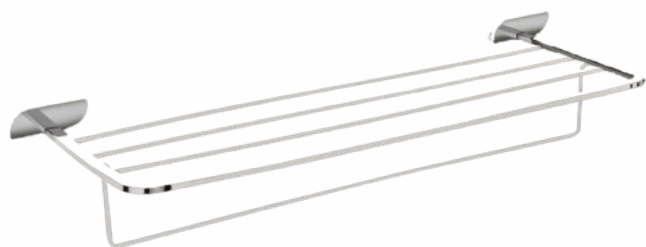

CRUISE SERIES

#CR-7

TOWEL RACK

CHROME

6500

#CR-3

TOWEL ROD

CHROME

2500